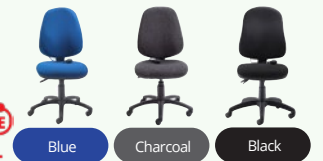

CONCEPT PLUS

ONLY

FINISHES

CODE	SEAT DIMENSIONS	BACK DIMENSIONS	PRICE
CH1808	(d) 470 x (w) 510 x (h) 470-590	(w) 480 x (h) 580	

CALYPSO ERGO

FROM

FINISHES

*Only physio approved when used with 1D arms