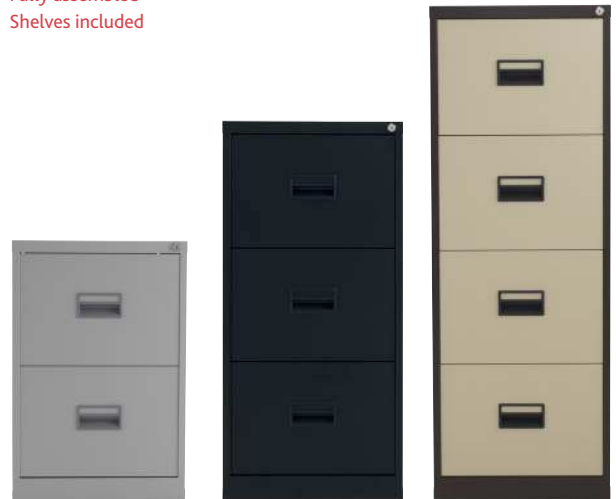

SEATING

FURNITURE

STORAGE

talos

STEEL CUPBOARDS

FROM
£109.00

- Fully assembled
- Shelves included

1000mm high	IDTCSDDC1000	2 shelves	£109.00
1790mm high	IDTCSDDC1790	4 shelves	£137.00
1950mm high	IDTCSDDC1950	4 shelves	£169.00
STEEL SHELF			
845mm	IDTCS-SHELF	Black	£11.00

STEEL FILING CABINET

FROM
£95.00

- Fully assembled
- Shelves included

700mm high	IDTCS2FC		£95.00
1000mm high	IDTCS3FC		£102.00
1300mm high	IDTCS4FC		£110.00

STEEL PEDESTALS

FROM
£87.50

IDTKUSMP3	380mm wide	£87.50
IDTKUSSMP3	300mm wide	£87.50