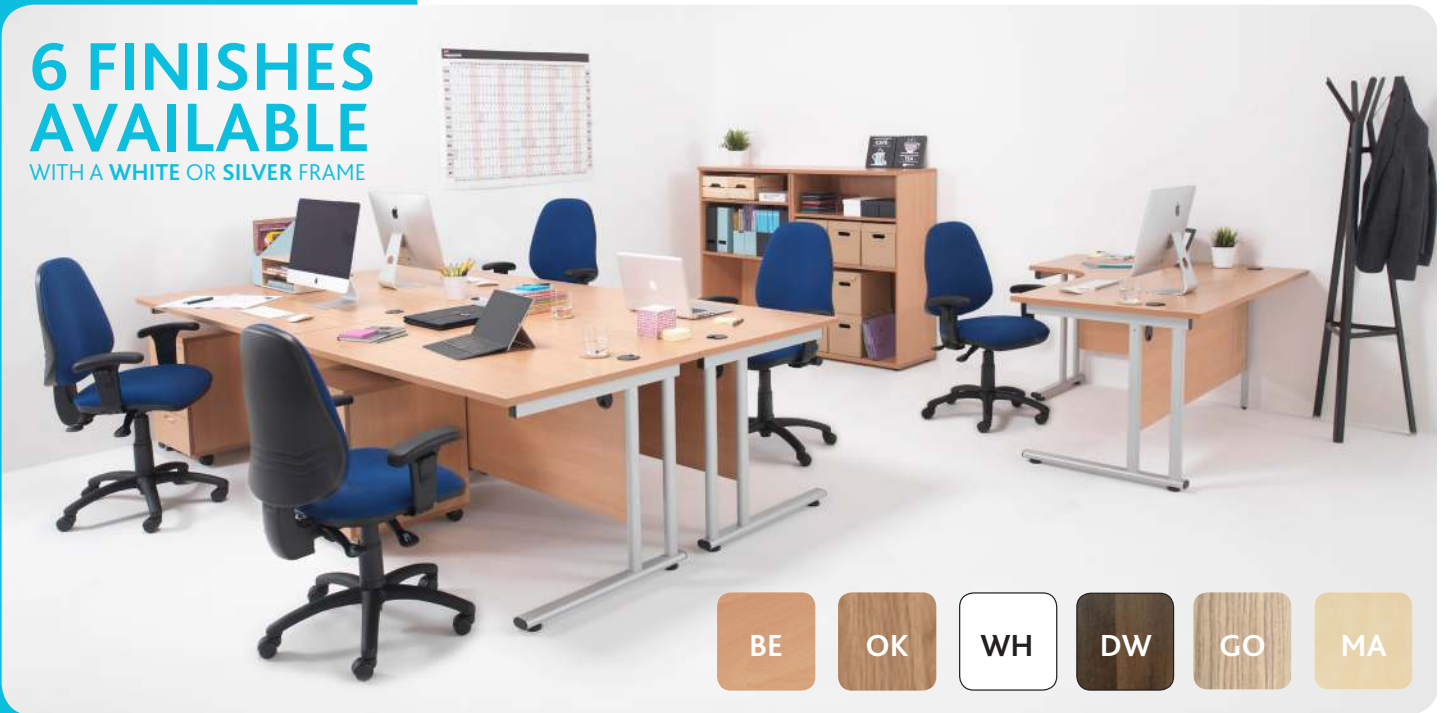

6 FINISHES AVAILABLE

WITH A WHITE OR SILVER FRAME

BE

OK

WH

DW

GO

MA