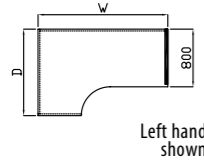

Base unit supplied with 2 full panel end legs

W x D x H	Hand	Code	Price	Code	Code	Code	Code	Price
1600 x 1200 x 725	L or R	1013	£670	2013	3013	5013		£699
1800 x 1200 x 725	L or R	1014	£745	2014	3014	5014		£771

Base unit supplied with 1 cut back leg and 1 full panel leg