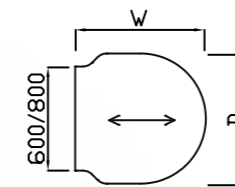

Code	W x D x H	Grain	Price £
PCONL-6	800 x 800 x 725	LR	£298
PCONL	1000 x 1000 x 725	LR	£320