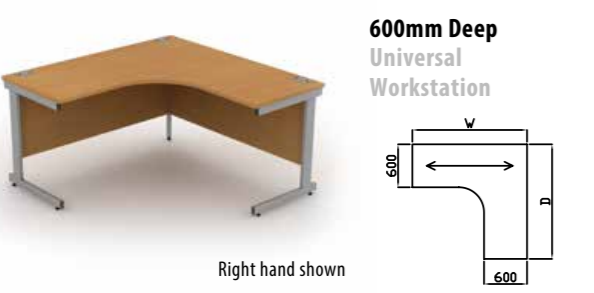

Code	Hand	W x D x H	Price £
SUN12-6X	L or R	1200 x 1200 x 725	£361
SUN14-6X	L or R	1400 x 1400 x 725	£392
SUN16-6X	L or R	1600 x 1600 x 725	£423
SUN18-6X	L or R	1800 x 1800 x 725	£462