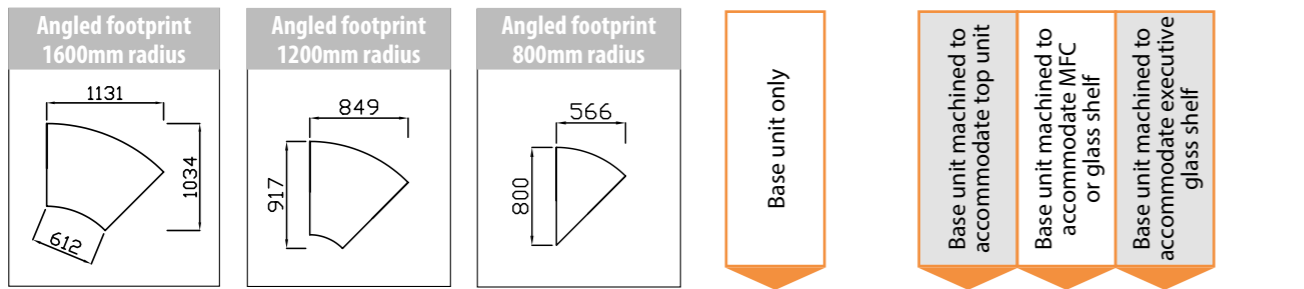

45° Base Units 800mm Deep

45° 1600mm Radius base unit supplied with 1 cut back leg and 1 full panel leg

W x D x H	Hand	Code	Price	Code	Code	Code	Code	Price
1225 x 861 x 725	L or R	1090	£762	2090	3090	5090		£786

45° 1600mm Radius base unit supplied with 2 cut back legs

W x D x H	Hand	Code	Price	Code	Code	Code	Code	Price
1225 x 861 x 725	-	1091	£762	2091	3091	5091		£786

45° 1600mm Radius base unit supplied with 2 full panel end legs

W x D x H	Hand	Code	Price	Code	Code	Code	Code	Price
1225 x 861 x 725	-	1092	£762	2092	3092	5092		£786

1200mm Radius base unit supplied with 2 cut back legs

W x D x H	Hand	Code	Price	Code	Code	Code	Code	Price
918 x 830 x 725	-	1020	£644	2020	3020	5020		£668

800mm Radius base unit supplied with 2 cut back legs

W x D x H	Hand	Code	Price	Code	Code	Code	Code	Price
612 x 800 x 725	-	1019	£498	2019	-	5019		£525