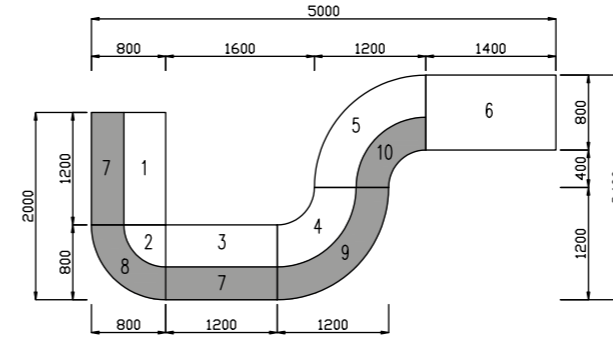

Brochure examples

Receptiv Brochure - Pages 16 & 17

ID	Qty	Code	Hand	Description	Price
1	1	2003	LH	base unit	£452
2	1	2017	-	base unit	£654
3	1	2009	-	base unit	£452
4	1	2018	-	base unit	£837
5	1	2021	-	base unit	£864
6	1	1004	RH	base unit	£441
7	2	1103	-	top unit	£295
8	1	1117	-	top unit with shelf	£542
9	1	1118	-	top unit with shelf	£452
10	1	1125	-	top unit	£358
Total					£5642