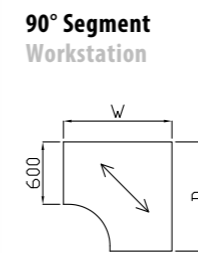

Codes for trim finishes:
White (W), Silver (S), Black (BL), Grey (G)

Sirius Cantilever Desking

Code	Hand	W x D x H	Price £
SEG38X	-	1200 x 800 x 725	£459

SEG38X
120° Segment Cluster

Code	Hand	W x D x H	Price £
SEG4X	-	1050 x 1050 x 725	£313