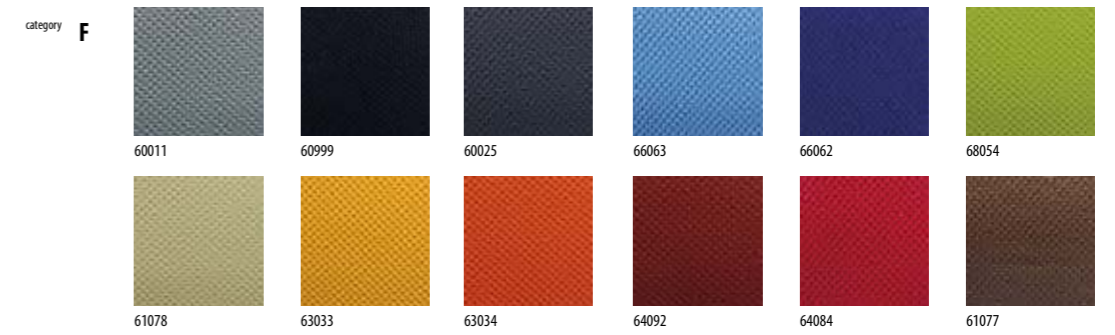

Price Band F - Style

STYLE

Composition: 100% Polyester
Weight: 530 g/lm
Width: 150 cm
Abrasion resistance:
Martindale 80000 cycles BS EN ISO 12945-2
Flammability:
B 3825 EN 1021 1&2

Price Band - Nets, Theo@ & Omega

NETS

Goyal

Composition: 64% PL - 36% PA
Weight: 420 g/lm
Width/Siřka: 140 cm
Abrasion resistance:
Martindale 100 000 cycles

Goyal mesh is designed for certain WEB, LYRA CLICK MESH & ONYX models.