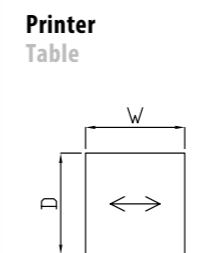

Code	Hand	W x D x H	Price £
PTX	-	800 x 800 x 725	£221

Codes for board finishes:
Walnut (N), Canadian Maple (CM), Japanese Ash (J), Beech (B), Oak (O), Calva Oak (CO), Silver (S), Grey (G), White (W), Santiago Cherry (SC), Stone Oak (SO), Black (BL), Anthracite (AN), Dijon Walnut (DN), Champagne (CP)

Codes for trim finishes:
White (W), Silver (S), Black (BL), Grey (G)