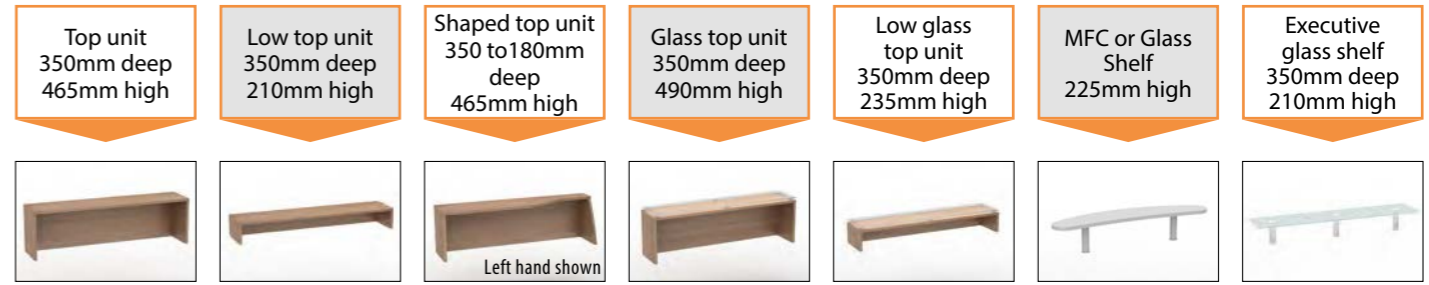

Please select top units or glass shelves if required

Code	Price	Code	Price	Code	Price	Code	Price	Code	Price	Code	MFC (-S)	Glass (-C)	Code	Price
1101	£258	1601	£258	1107	£286	1701-C	£490	1801-C	£490	1301	N/A	£372	1501-C	£373
1102	£278	1602	£278	1108	£306	1702-C	£508	1802-C	£508	1302	£221	£389	1502-C	£389

Please specify handing

Code	Price	Code	Price	Code	Price	Code	Price	Code	Price	Code	MFC (-S)	Glass (-C)	Code	Price
1101	£258	1601	£258	1107	£286	1701-C	£490	1801-C	£490	1301	N/A	£372	1501-C	£373
1102	£278	1602	£278	1108	£306	1702-C	£508	1802-C	£508	1302	£221	£389	1502-C	£389

Please specify handing

Code	Price	Code	Price	Code	Price	Code	Price	Code	Price	Code	MFC (-S)	Glass (-C)	Code	Price
1214-465	£224	1214-210	£224			1214-490-C	£410	1214-235-C	£410					
1214-465	£224	1214-210	£224			1214-490-C	£410	1214-235-C	£410					

N/A

N/A

N/A

Code	Price	Code	Price	Code	Price	Code	Price	Code	Price	Code	MFC (-S)	Glass (-C)	Code	Price
1214-465	£224	1214-210	£224			1214-490-C	£410	1214-235-C	£410					
1214-465	£224	1214-210	£224			1214-490-C	£410	1214-235-C	£410					

N/A

N/A

N/A

Codes for board finishes:

Walnut (N), Canadian Maple (CM), Japanese Ash (J), Beech (B), Oak (O), Calva Oak (CO), Silver (S), Grey (G), White (W), Santiago Cherry (SC), Stone Oak (SO), Black (BL), Anthracite (AN), Dijon Walnut (DN), Champagne (CP)

Additional modesty Panel finishes only:

Silver (S), Mirror (M), Orange (OR), Green (GR)

Codes for board finishes:

Walnut (N), Canadian Maple (CM), Japanese Ash (J), Beech (B), Oak (O), Calva Oak (CO), Silver (S), Grey (G), White (W), Santiago Cherry (SC), Stone Oak (SO), Black (BL), Anthracite (AN), Dijon Walnut (DN), Champagne (CP)