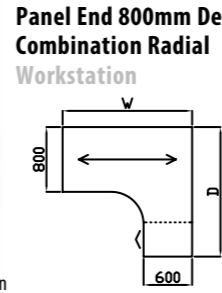

Code	Hand	W x D x H	Price £
OCW12X	L or R	1200 x 1000 x 725	£371
OCW14X	L or R	1400 x 1000 x 725	£382
OCW16X	L or R	1600 x 1000 x 725	£392
OCW18X	L or R	1800 x 1000 x 725	£402

Code	Hand	W x D x H	Price £
OCSPW14X	L or R	1400 x 1600 x 725	£449
OCSPW16X	L or R	1600 x 1600 x 725	£459
OCSPW18X	L or R	1800 x 1600 x 725	£469