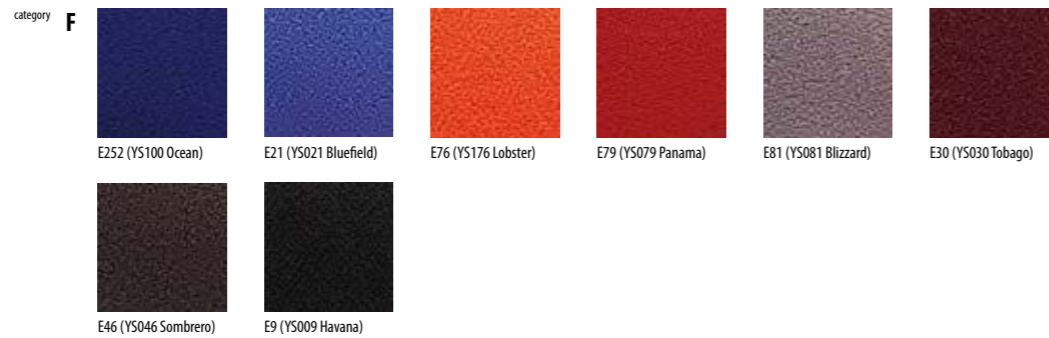

Price Band E - Dino & Florida

DINO

Composition: 100% Polyester
Weight: 350 g/lm
Width: 140 cm
Abrasion resistance:
Martindale 100 000 cycles
Flammability:
(GB) CRIB 5 EN 1021/1-2

FLORIDA

Composition: 100% Polyester
Weight: 570 g/lm
Width: 140 cm
Abrasion resistance:
Martindale 85 000 cycles
Flammability:
B1 (DIN 4102), M1 (NF P 92501-7), EN 1021/1-2
CRIB 5 (BS 5852 part II)

Price Band F - Xtreme+ & Urban+

XTREME+

Composition: 100% Polyester Xtreme FR
Weight: 434 g/lm
Width: 140 cm
Abrasion resistance:
Martindale 100 000 cycles
Flammability:
(GB) CRIB 5, (D)B1 EN 1021/1-2

STOCK COLOURS

URBAN plus

Composition: 100% Polyester Xtreme FR
Weight: 448 g/lm
Width: 140 cm
Abrasion resistance:
Martindale 90 000 cycles
Flammability:
(GB) CRIB 5, (D) B1, (F) M1 EN 1021/1-2

Price Band F - Style

STYLE

Composition: 100% Polyester
Weight: 530 g/lm
Width: 150 cm
Abrasion resistance:
Martindale 80000 cycles BS EN ISO 12945-2
Flammability:
B 3825 EN 1021 1&2

Price Band - Nets, Theo@ & Omega

NETS

Goyal

Composition: 64% PL - 36% PA
Weight: 420 g/lm
Width/Siřka: 140 cm
Abrasion resistance:
Martindale 100 000 cycles

Goyal mesh is designed for certain WEB, LYRA CLICK MESH & ONYX models.

THEO@ NETS

Composition: 100% Polyester
Weight: 480 g/lm
Width: 160 cm
Abrasion resistance:
Martindale 70 000 cycles
UNI EN ISO 12947-2
Flammability:
EN 1021-1, EN 1021-2

OMEGA

Composition: 100% Polyester
Weight: 500 g/lm
Width: 160 cm
Abrasion resistance:
Martindale 100 000 cycles BS EN ISO 12947-2
Light fastness:
5-6 BS EN ISO 105-B02
Fastness of rubbing:
4-5 EN ISO 105x12
Pilling:
5 BS EN ISO 12945-2
Flammability:
BS 5852-0, EN 1021-1