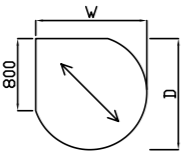

Codes for trim finishes:
White (W), Silver (S), Black (BL), Grey (G)

Conference Links

Conference Link

Code	W x D x H	Price £
CONX	800 x 1000 x 725	£193

Tear Drop Conference Link

Code	W x D x H	Price £
TDCONX	1232 x 1232 x 725	£266