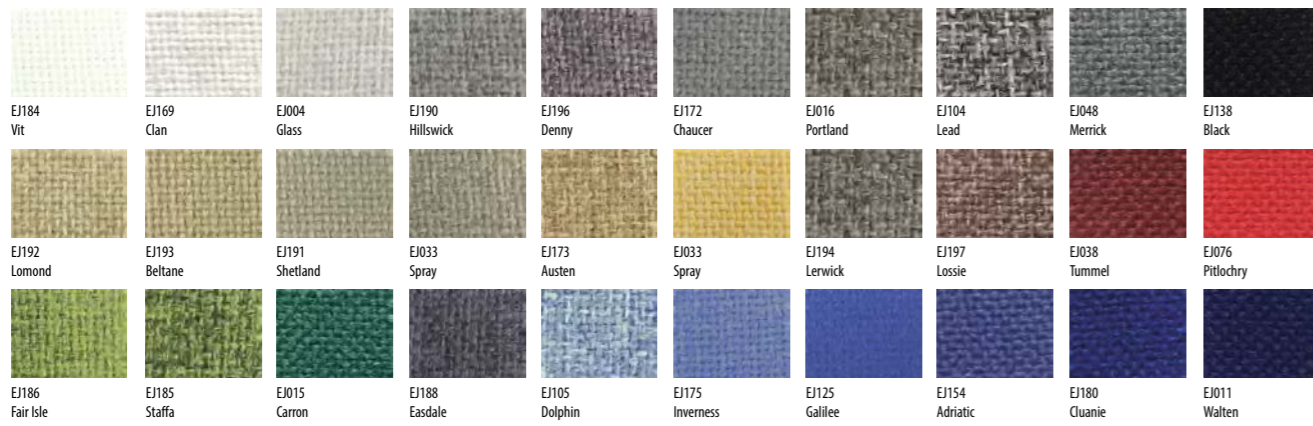

Price Band 1 - Cara Fabric

Cara Fabric Information: Composition - 100% Polyolefin
Flammability - BS 476 Part 7 Class 1
BS EN 1021-1:2006 (Cigarette)

Maintenance - Vacuum regularly. Wipe clean with damp cloth or shampoo using propriety upholstery shampoo.