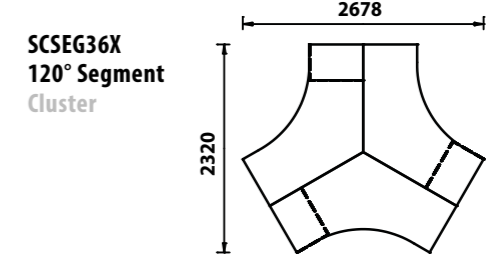

Codes for board finishes:
Walnut (N), Canadian Maple (CM), Japanese Ash (J), Beech (B), Oak (O), Calva Oak (CO), Silver (S), Grey (G), White (W), Santiago Cherry (SC), Stone Oak (SO), Black (BL), Anthracite (AN), Dijon Walnut (DN), Champagne (CP)

Codes for trim finishes:
White (W), Silver (S), Black (BL), Grey (G)