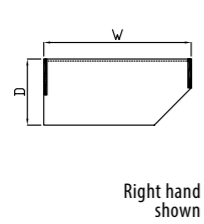

W x D x H	Hand	Code	Price	Code	Code	Code	Code	Price
800 x 800 x 725	L or R	1080	£467	2080	3080	5080		£491
1000 x 800 x 725	L or R	1081	£485	2081	3081	5081		£508
1200 x 800 x 725	L or R	1082	£503	2082	3082	5082		£526
1400 x 800 x 725	L or R	1083	£520	2083	3083	5083		£544
1600 x 800 x 725	L or R	1084	£538	2084	3084	5084		£562
1800 x 800 x 725	L or R	1085	£556	2085	3085	5085		£579

Base unit supplied with 2 350mm cut back legs