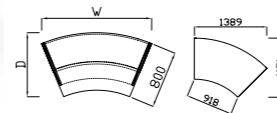

45° 2000mm Radius base unit supplied with 2 cut back legs

Code	Hand	W x D x H	Price £
1043	-	1531 x 891 x 725	£745