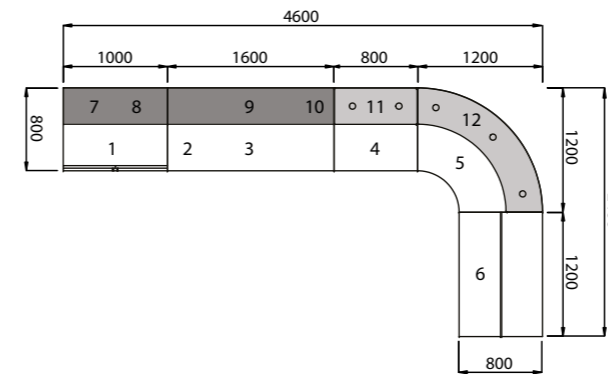

Collections Brochure examples

ID	Qty	Code	Hand	Description	Price
1	1	2003	LH	base unit	£452
2	1	2010	-	base unit	£471
3	1	2003	RH	base unit	£452
4	2	1703-C	-	top unit	£526
5	1	1804-C	-	top unit	£553
Total					£2980

Collections Brochure examples

Collections Brochure - Pages 50 & 51

ID	Qty	Code	Hand	Description	Price
1	1	2218	-	base unit cupboard	£526
2	1	Q-TMP3	-	mobile pedestal	£233
3	1	2005	RH	base unit	£498
4	1	5007	-	base unit	£415
5	1	5018	-	base unit	£837
6	1	1093	LH	DDA base unit	£414
7	1	1102	-	top unit	£278
8	1	1227	-	pigeon hole unit	£373
9	1	1105	-	top unit	£334
10	1	1207	-	tray unit	£195
11	1	1501	-	executive glass shelf	£373
12	1	1508	-	executive glass shelf	£700
Total					£5176