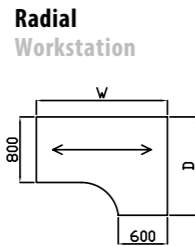

Codes for trim finishes:
White (W), Silver (S), Black (BL), Grey (G)

Sirius Cantilever Desking

Right hand shown

Code	Hand	W x D x H	Price £
SPW14X	L or R	1400 x 1200 x 725	£347
SPW16X	L or R	1600 x 1200 x 725	£363
SPW18X	L or R	1800 x 1200 x 725	£417