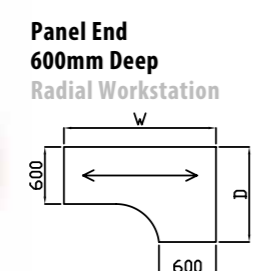

Code	Hand	W x D x H	Price £
OSPW14-6X	L or R	1400 x 1000 x 725	£339
OSPW16-6X	L or R	1600 x 1000 x 725	£357
OSPW18-6X	L or R	1800 x 1000 x 725	£406