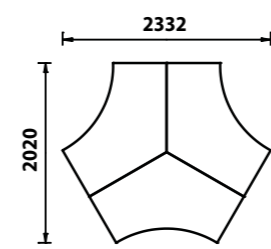

'S' handle design

Trim colours available:
White (W), Silver (S),
Black (BL), Grey (G)
Example: **OCVDU16X-S**

'Q' handle design

Trim colours available:
White (W), Silver (S),
Black (BL), Grey (G)
Example: **OCVDU16X-Q**

'X' handle design

Trim colours available:
Silver (S)
Example: **OCVDU16X-X**

'M' handle design

Trim colours available:
White (W), Silver (S),
Black (BL)
Example: **OCVDU16X-M**

600mm Deep Odyssey Panel End Desking (not suitable for mobile or fixed pedestals)

Code	Hand	W x D x H	Price £
OVDU8-6X	-	800 x 600 x 725	£200
OVDU10-6X	-	1000 x 600 x 725	£213
OVDU12-6X	-	1200 x 600 x 725	£225
OVDU14-6X	-	1400 x 600 x 725	£232
OVDU16-6X	-	1600 x 600 x 725	£237
OVDU18-6X	-	1800 x 600 x 725	£279

Code	Hand	W x D x H	Price £
OW10-6X	L or R	1000 x 800 x 725	£243
OW12-6X	L or R	1200 x 800 x 725	£255
OW14-6X	L or R	1400 x 800 x 725	£267
OW16-6X	L or R	1600 x 800 x 725	£273
OW18-6X	L or R	1800 x 800 x 725	£297

Code	Hand	W x D x H	Price £
OSPW14-6X	L or R	1400 x 1000 x 725	£339
OSPW16-6X	L or R	1600 x 1000 x 725	£357
OSPW18-6X	L or R	1800 x 1000 x 725	£406

Code	Hand	W x D x H	Price £
OUN12-6X	L or R	1200 x 1200 x 725	£376
OUN14-6X	L or R	1400 x 1400 x 725	£407
OUN16-6X	L or R	1600 x 1600 x 725	£431
OUN18-6X	L or R	1800 x 1800 x 725	£474

Code	Hand	W x D x H	Price £
OSEG36X	-	1000 x 600 x 725	£438

Codes for board finishes:
Walnut (N), Canadian Maple (CM), Japanese Ash (J), Beech (B), Oak (O), Calva Oak (CO), Silver (S), Grey (G), White (W), Santiago Cherry (SC), Stone Oak (SO), Black (BL), Anthracite (AN), Dijon Walnut (DN), Champagne (CP)

Codes for trim finishes:
White (W), Silver (S), Black (BL), Grey (G)

Odyssey Panel End Combination Desking

Code	Hand	W x D x H	Price £
OCVDU12X	L or R	1200 x 800 x 725	£351
OCVDU14X	L or R	1400 x 800 x 725	£361
OCVDU16X	L or R	1600 x 800 x 725	£371
OCVDU18X	L or R	1800 x 800 x 725	£382