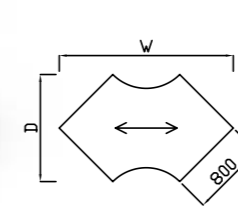

Corner Link

Machined for XR8SF-8l frame or 2no XR8-TSL tubular support legs

Price £			
Code	Hand	W x D x H	
XL4WL	-	1840 x 1130 x 25	£206