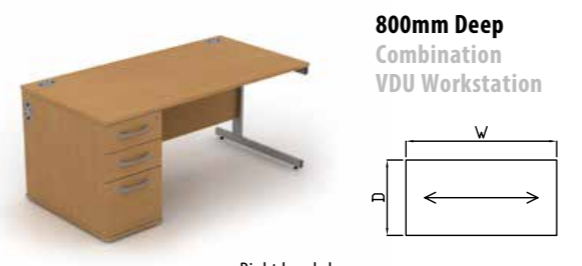

Code	Hand	W x D x H	Price £
SPW14-6X	L or R	1400 x 1000 x 725	£330
SPW16-6X	L or R	1600 x 1000 x 725	£346
SPW18-6X	L or R	1800 x 1000 x 725	£396

Code	Hand	W x D x H	Price £
SUN12-6X	L or R	1200 x 1200 x 725	£361
SUN14-6X	L or R	1400 x 1400 x 725	£392
SUN16-6X	L or R	1600 x 1600 x 725	£423
SUN18-6X	L or R	1800 x 1800 x 725	£462

Code	Hand	W x D x H	Price £
SEG3X	-	1000 x 600 x 725	£423

Sirius Cantilever Combination Desking

Code	Hand	W x D x H	Price £
SCVDU12X	L or R	1200 x 800 x 725	£335
SCVDU14X	L or R	1400 x 800 x 725	£346
SCVDU16X	L or R	1600 x 800 x 725	£356
SCVDU18X	L or R	1800 x 800 x 725	£366