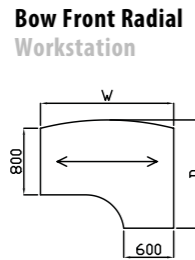

Code	Hand	W x D x H	Price £
SPW16BX	L or R	1600 x 1320 x 725	£525
SPW18BX	L or R	1800 x 1320 x 725	£545