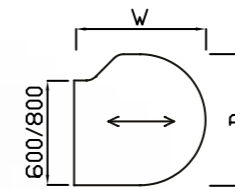

Code	Hand	W x D x H	Grain	Price £
PTD-6	L or R	800 x 800 x 725	LR	£298
PTD	L or R	1000 x 1000 x 725	LR	£320