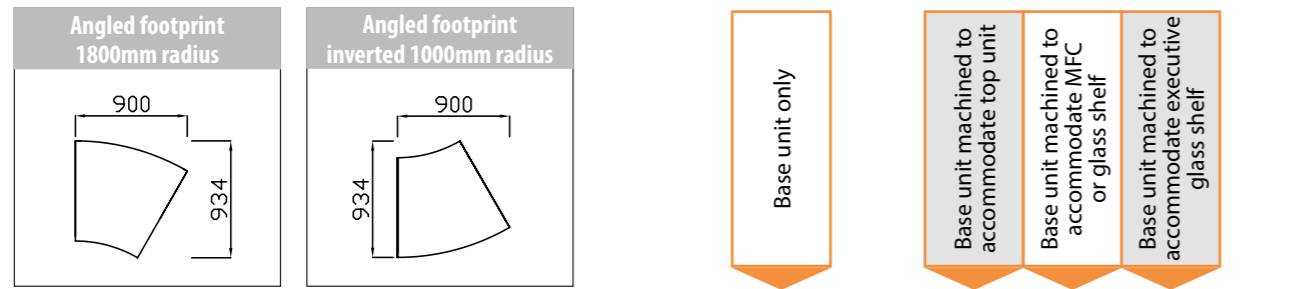

30° Base Units 800mm Deep

1800mm Radius base unit supplied with 1 cut back leg and 1 full panel leg

W x D x H	Hand	Code	Price	Code	Code	Code	Code	Price
932 x 834 x 725	L or R	1055	£604	2055	3055	5055		£630

1800mm Radius base unit supplied with 2 cut back legs

W x D x H	Hand	Code	Price	Code	Code	Code	Code	Price
932 x 834 x 725	-	1063	£604	2063	3063	5063		£630

Inverted 1000mm radius base unit supplied with 1 cut back leg and 1 full panel leg

W x D x H	Hand	Code	Price	Code	Code	Code	Code	Price
932 x 834 x 725	L or R	1056	£604	2056	-	5056		£630

Inverted 1000mm radius base unit supplied with 2 cut back legs

W x D x H	Hand	Code	Price	Code	Code	Code	Code	Price
932 x 834 x 725	-	1064	£604	2064	-	5064		£630