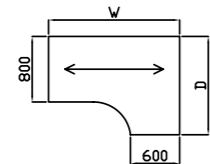

Bow Front Panel End Radial Workstation

Right hand shown

Code	Hand	W x D x H	Price £
OSPW14X	L or R	1400 x 1200 x 725	£357
OSPW16X	L or R	1600 x 1200 x 725	£375
OSPW18X	L or R	1800 x 1200 x 725	£427