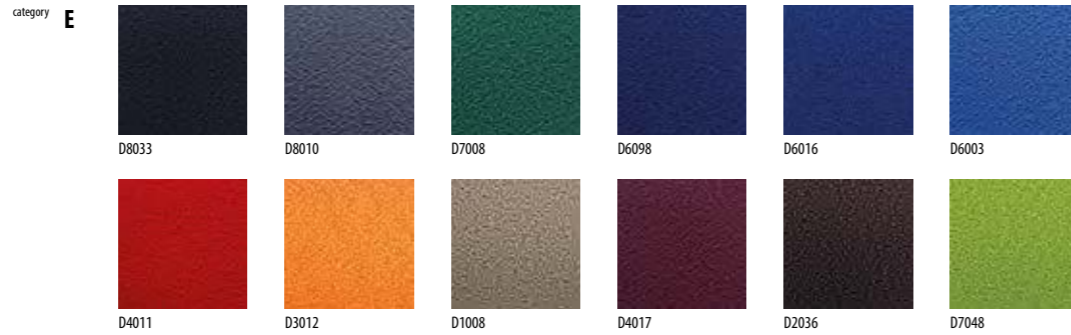

Price Band E - Dino & Florida

DINO

Composition: 100% Polyester
Weight: 350 g/lm
Width: 140 cm
Abrasion resistance:
Martindale 100 000 cycles
Flammability:
(GB) CRIB 5 EN 1021/1-2