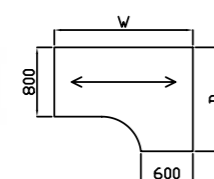

600mm Deep
Segment
Workstation

Right hand shown

Code	Hand	W x D x H	Price
HCL-SPW14X	L or R	1400 x 1200 x 665-965	£853
HCL-SPW16X	L or R	1600 x 1200 x 665-965	£855
HCL-SPW18X	L or R	1800 x 1200 x 665-965	£863