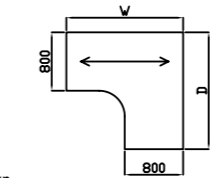

Panel End Corner Workstation

Right hand shown

Code	Hand	W x D x H	Price £
OUN14X	L or R	1400 x 1400 x 725	£428
OUN16X	L or R	1600 x 1600 x 725	£453
OUN18X	L or R	1800 x 1800 x 725	£498