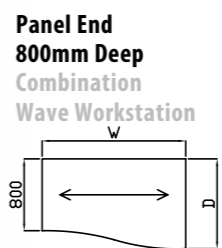

Code	Hand	W x D x H	Price £
OCW12X	L or R	1200 x 1000 x 725	£371
OCW14X	L or R	1400 x 1000 x 725	£382
OCW16X	L or R	1600 x 1000 x 725	£392
OCW18X	L or R	1800 x 1000 x 725	£402