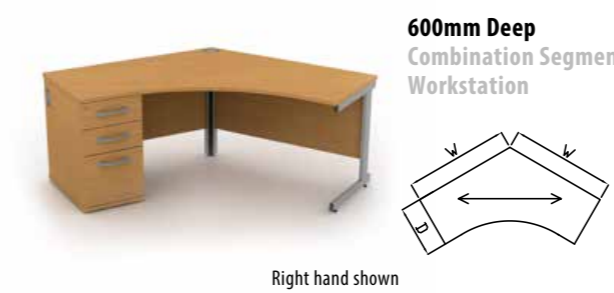

Code	Hand	W x D x H	Price £
SCSEG36X	L or R	1200 x 600 x 725	£464

Please specify handle option S, Q, X or M (e.g SCSEG36X-S)