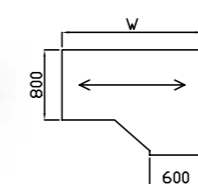

Segment Workstation

Radial Workstation

Right hand shown

Code	Hand	W x D x H	Price £
PSPW14	L or R	1400 x 1200 x 725	£374
PSPW16	L or R	1600 x 1200 x 725	£392