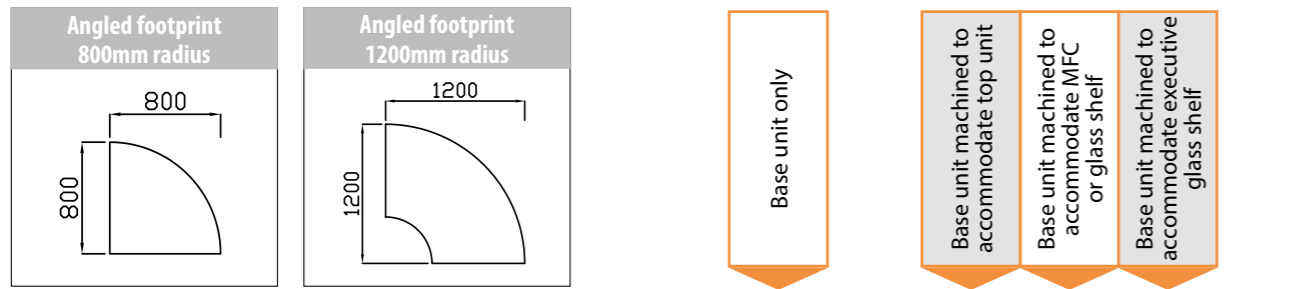

90° Base Units 800mm Deep

800mm Radius base unit supplied with 1 cut back leg and 1 full panel leg

W x D x H	Hand	Code	Price	Code	Code	Code	Code	Price
1131 x 800 x 725	L or R	1051	£627	2051	3051	5051		£654

800mm Radius base unit supplied with 2 cut back legs

W x D x H	Hand	Code	Price	Code	Code	Code	Code	Price
1131 x 800 x 725	-	1017	£627	2017	3017	5017		£654

1200mm Radius base unit supplied with 1 cut back leg and 1 full panel leg

W x D x H	Hand	Code	Price	Code	Code	Code	Code	Price
1697 x 917 x 725	L or R	1052	£810	2052	3052	5052		£837

1200mm Radius base unit supplied with 2 cut back legs

W x D x H	Hand	Code	Price	Code	Code	Code	Code	Price
1697 x 917 x 725	-	1018	£810	2018	3018	5018		£837

Inverted 400mm Radius base unit supplied with 2 cut back legs

W x D x H	Hand	Code	Price	Code	Code	Code	Code	Price
1697 x 917 x 725	-	1021	£837	2021	3021	5021		£864