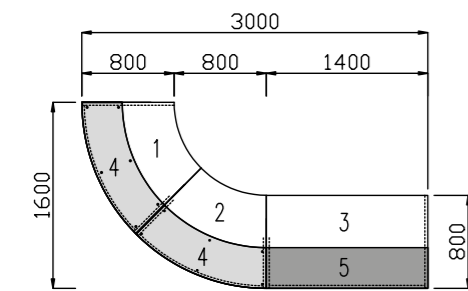

Receptiv Brochure - Pages 10 & 11
Collections Brochure - Page 55

ID	Qty	Code	Hand	Description	Price
1	1	2090	LH	base unit	£786
2	1	2091	-	base unit	£786
3	1	2004	RH	base unit	£471
4	2	1852-C	-	low top unit with glass	£635
5	1	1104	-	top unit	£312
Total					£3625