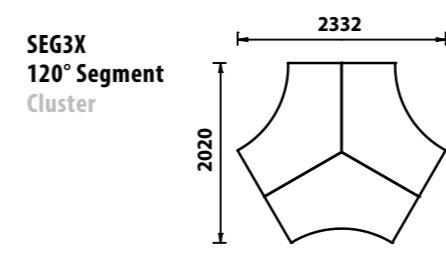

Codes for board finishes:
Walnut (N), Canadian Maple (CM), Japanese Ash (J), Beech (B), Oak (O), Calva Oak (CO), Silver (S), Grey (G), White (W), Santiago Cherry (SC), Stone Oak (SO), Black (BL), Anthracite (AN), Dijon Walnut (DN), Champagne (CP)

Codes for trim finishes:
White (W), Silver (S), Black (BL), Grey (G)