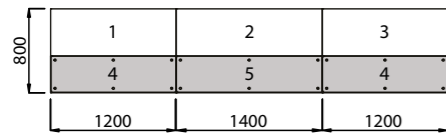

Collections Brochure examples

Collections Brochure - Pages 48 & 49

ID	Qty	Code	Hand	Description	Price
1	1	2003	LH	base unit	£452
2	1	2010	-	base unit	£471
3	1	2003	RH	base unit	£452
4	2	1703-C	-	top unit	£526
5	1	1804-C	-	top unit	£553
Total					£2980