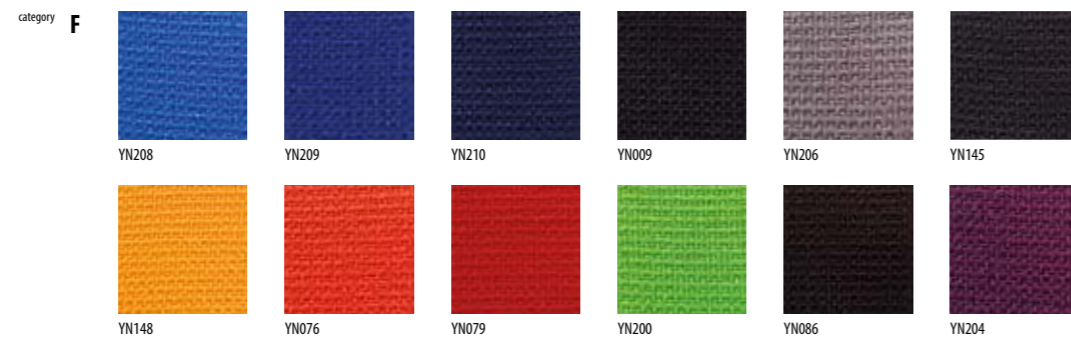

URBAN plus

Composition: 100% Polyester Xtreme FR
Weight: 448 g/lm
Width: 140 cm
Abrasion resistance:
Martindale 90 000 cycles
Flammability:
(GB) CRIB 5, (D) B1, (F) M1 EN 1021/1-2