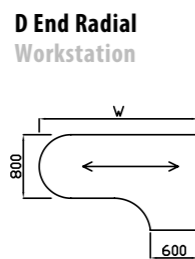

Code	Hand	W x D x H	Price £
SPW20DX	L or R	2000 x 1200 x 725	£559