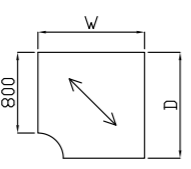

Angular Conference Link

Right hand shown

Code	Hand	W x D x H	Price £
ACONX	L or R	1200 x 1123 x 725	£266

90° 2 Way Link with modesty panel

Code	W x D x H	Price £
902WRLX	850 x 850 x 725	£165

Radial Corner Link