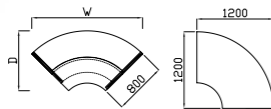

Left hand shown

90° 1200mm Radius base unit supplied with 1 cut back leg and 1 full panel leg

Code	Hand	W x D x H	Price £
1046	L or R	1697 x 917 x 725	£810