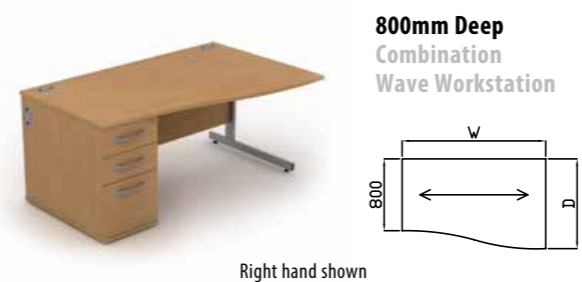

Code	Hand	W x D x H	Price £
SCW12X	L or R	1200 x 1000 x 725	£356
SCW14X	L or R	1400 x 1000 x 725	£366
SCW16X	L or R	1600 x 1000 x 725	£376
SCW18X	L or R	1800 x 1000 x 725	£387

Please specify handle option S, Q, X or M (e.g SCW16X-S)