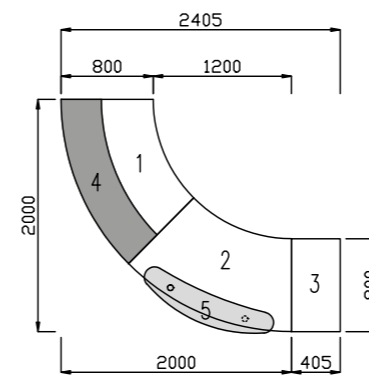

Additional modesty Panel finishes only:
Silver (S), Mirror (M), Orange (OR), Green (GR)

Reception Tables

Receptiv Brochure - Pages 4 & 5
Collections Brochure - Page 54

ID	Qty	Code	Hand	Description	Price
1	1	2057	LH	base unit	£800
2	1	2057	RH	base unit	£800
3	2	5065	-	base unit	£800
4	2	1146	-	top unit	£408
5	2	1512-C	-	executive glass shelf	£615
Total					£5246