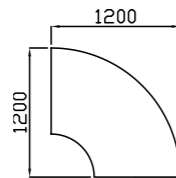

90° Radius Table
800mm ends

Circular Table

Code	W x D x H	Stacking	Tilting	Price £	
				Folding	
UCB178	1697 x 917 x 725	£340	£415	-