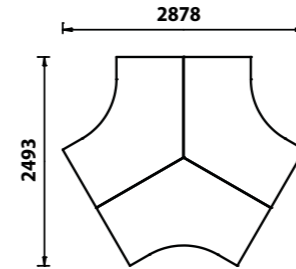

Right hand shown

Code	Hand	W x D x H	Price £
SPW16BX	L or R	1600 x 1320 x 725	£525
SPW18BX	L or R	1800 x 1320 x 725	£545

Right hand shown

Code	Hand	W x D x H	Price £
SPW20DX	L or R	2000 x 1200 x 725	£559

Right hand shown

Code	Hand	W x D x H	Price £
SUN14X	L or R	1400 x 1400 x 725	£411
SUN16X	L or R	1600 x 1600 x 725	£444
SUN18X	L or R	1800 x 1800 x 725	£486

Code	Hand	W x D x H	Price £
CW8X	-	1050 x 1050 x 725	£313

Codes for trim finishes:
White (W), Silver (S), Black (BL), Grey (G)

Sirius Cantilever Desking

Code	Hand	W x D x H	Price £
SEG38X	-	1200 x 800 x 725	£459

SEG38X
120° Segment Cluster

Code	Hand	W x D x H	Price £
SEG4X	-	1050 x 1050 x 725	£313