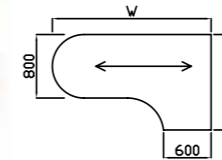

D End Panel End Radial Workstation

Panel End Universal Workstation

Right hand shown

Code	Hand	W x D x H	Price £
OSPW20DX	L or R	2000 x 1200 x 725	£568