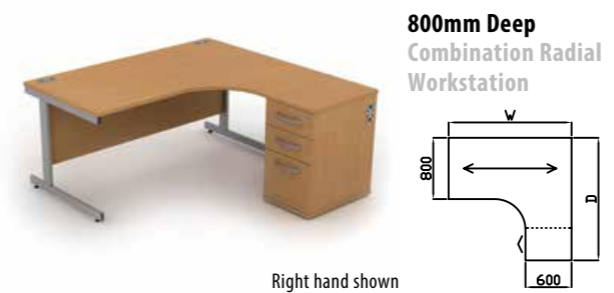

Code	Hand	W x D x H	Price £
SCSPW14X	L or R	1400 x 1600 x 725	£433
SCSPW16X	L or R	1600 x 1600 x 725	£443
SCSPW18X	L or R	1800 x 1600 x 725	£454

Please specify handle option S, Q, X or M (e.g SCSPW16X-S)