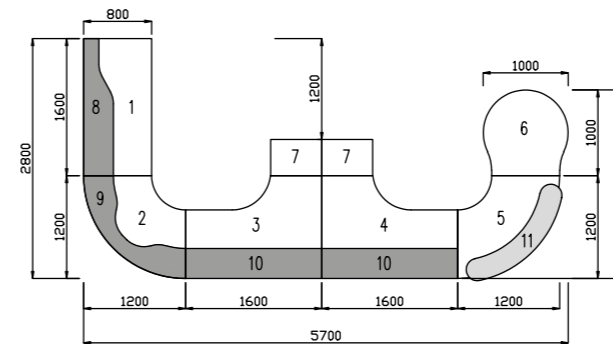

Receptiv Brochure - Pages 18 & 19

ID	Qty	Code	Hand	Description	Price
1	1	2005	LH	base unit	£498
2	1	2018	-	base unit	£837
3	1	2015	LH	base unit	£699
4	1	2015	RH	base unit	£699
5	1	2052	RH	base unit	£837
6	1	1050	-	conference link	£467
7	2	Q-DHP36	-	pedestal	£226
8	1	1111	LH	wave top unit	£358
9	1	1116	RH	scooped top unit	£471
10	2	1105	-	top unit	£334
11	1	1308-S	-	MFC shaped shelf	£295
Total					£6281