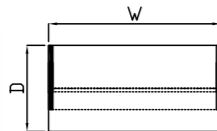

Base unit supplied with 2 cut back legs

Code	Hand	W x D x H	Price £
1095	-	1200 x 800 x 725	£414
1096	-	1400 x 800 x 725	£426
1044	-	1600 x 800 x 725	£441