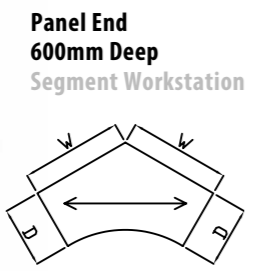

Code	Hand	W x D x H	Price £
OSEG36X	-	1000 x 600 x 725	£438

Codes for board finishes:
Walnut (N), Canadian Maple (CM), Japanese Ash (J), Beech (B), Oak (O), Calva Oak (CO), Silver (S), Grey (G), White (W), Santiago Cherry (SC), Stone Oak (SO), Black (BL), Anthracite (AN), Dijon Walnut (DN), Champagne (CP)

Codes for trim finishes:
White (W), Silver (S), Black (BL), Grey (G)