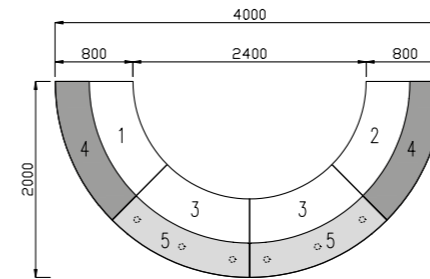

Additional modesty Panel finishes only:
Silver (S), Mirror (M), Orange (OR), Green (GR)

Reception Tables

Receptiv Brochure - Pages 4 & 5
Collections Brochure - Page 54

ID	Qty	Code	Hand	Description	Price
1	1	2057	LH	base unit	£800
2	1	2057	RH	base unit	£800
3	2	5065	-	base unit	£800
4	2	1146	-	top unit	£408
5	2	1512-C	-	executive glass shelf	£615
Total					£5246