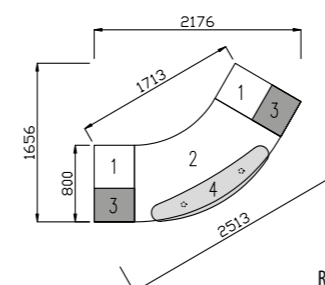

Receptiv Brochure - Page 6

ID	Qty	Code	Hand	Description	Price
1	2	2213	-	pedestal base unit	£484
2	1	3069	-	base unit	£961
3	2	1214-465	-	top unit	£224
4	1	1306-C	-	clear shaped glass shelf	£481
Total					£2858

Codes for board finishes:
Walnut (N), Canadian Maple (CM), Japanese Ash (J), Beech (B), Oak (O), Calva Oak (CO), Silver (S), Grey (G), White (W), Santiago Cherry (SC), Stone Oak (SO), Black (BL), Anthracite (AN), Dijon Walnut (DN), Champagne (CP)