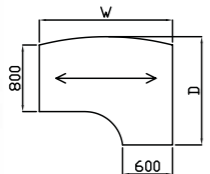

Panel End Radial Workstation

Right hand shown

Code	Hand	W x D x H	Price £
OSPW14X	L or R	1400 x 1200 x 725	£357
OSPW16X	L or R	1600 x 1200 x 725	£375
OSPW18X	L or R	1800 x 1200 x 725	£427

Bow Front Panel End Radial Workstation