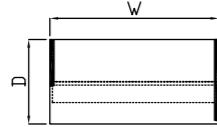

Base unit supplied with 1 cut back leg and 1 full panel leg

Code	Hand	W x D x H	Price £
1093	L or R	1200 x 800 x 725	£414
1094	L or R	1400 x 800 x 725	£426
1042	L or R	1600 x 800 x 725	£441