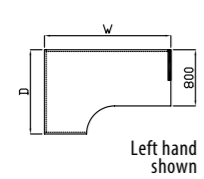

W x D x H	Hand	Code	Price	Code	Code	Code	Code	Price
1600 x 1200 x 725	L or R	1015	£670	2015	3015	5015		£699
1800 x 1200 x 725	L or R	1016	£745	2016	3016	5016		£771

Wave base unit supplied with 2 cut back legs