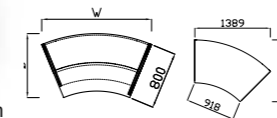

45° 2000mm Radius base unit supplied with 1 cut back leg and 1 full panel leg

Code	Hand	W x D x H	Price £
1041	L or R	1531 x 891 x 725	£745