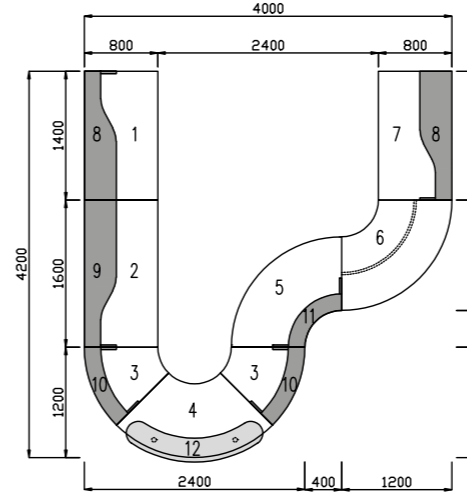

Receptiv Brochure - Pages 20 & 21

ID	Qty	Code	Hand	Description	Price
1	1	2004	LH	base unit	£471
2	1	2011	-	base unit	£498
3	2	2020	-	base unit	£668
4	1	3018	-	base unit	£837
5	1	2021	-	base unit	£864
6	1	1045	-	DDA base unit	£810
7	1	2004	RH	base unit	£471
8	2	1110	LH	wave top unit	£342
9	1	1111	RH	wave top unit	£358
10	2	1121	-	shallow top unit	£351
11	1	1126	-	shallow top unit	£358
12	1	1308-C	-	clear shaped glass shelf	£585
Total					£7974

Codes for board finishes:

Walnut (N), Canadian Maple (CM), Japanese Ash (J), Beech (B), Oak (O), Calva Oak (CO), Silver (S), Grey (G), White (W), Santiago Cherry (SC), Stone Oak (SO), Black (BL), Anthracite (AN), Dijon Walnut (DN), Champagne (CP)

Additional modesty Panel finishes only:

Silver (S), Mirror (M), Orange (OR), Green (GR)

Codes for board finishes:

Walnut (N), Canadian Maple (CM), Japanese Ash (J), Beech (B), Oak (O), Calva Oak (CO), Silver (S), Grey (G), White (W), Santiago Cherry (SC), Stone Oak (SO), Black (BL), Anthracite (AN), Dijon Walnut (DN), Champagne (CP)