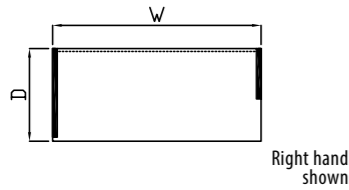

Base unit supplied with 1 cut back leg and 1 full panel leg

W x D x H	Hand	Code	Price	Code	Code	Code	Code	Price
800 x 800 x 725	L or R	1001	£387	2001	3001	5001		£415
1000 x 800 x 725	L or R	1002	£406	2002	3002	5002		£434
1200 x 800 x 725	L or R	1003	£422	2003	3003	5003		£452
1400 x 800 x 725	L or R	1004	£441	2004	3004	5004		£471
1600 x 800 x 725	L or R	1005	£471	2005	3005	5005		£498
1800 x 800 x 725	L or R	1006	£498	2006	3006	5006		£525

Base unit supplied with 2 cut back legs