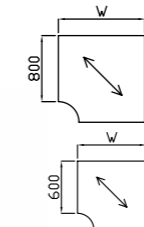

4 Way Link

Machined for XR8SF-8l frame or 2no XR8-TSL tubular support legs

Price £			
Code	Hand	W x D x H	
XL4WL	-	1840 x 1130 x 25	£206

Corner Link

Order 1no XR8-TSL separately.

Price £			
Code	Hand	W x D x H	
XLCEL	-	1050 x 1050 x 25	£180
XLCEL-6	-	850 x 850 x 25	£150