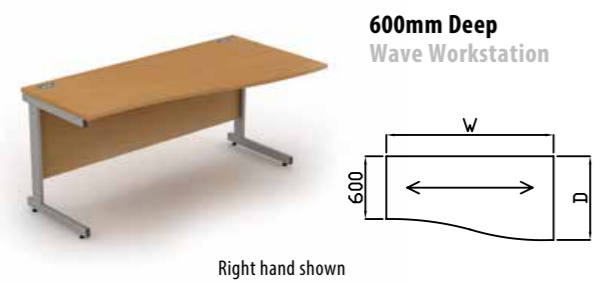

Code	Hand	W x D x H	Price £
W10-6X	L or R	1000 x 800 x 725	£232
W12-6X	L or R	1200 x 800 x 725	£240
W14-6X	L or R	1400 x 800 x 725	£256
W16-6X	L or R	1600 x 800 x 725	£268
W18-6X	L or R	1800 x 800 x 725	£292