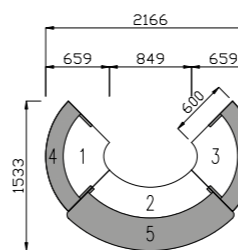

Receptiv Brochure - Pages 14 & 15
Collections Brochure - Page 55

ID	Qty	Code	Hand	Description	Price
1	1	2051-6	LH	600mm deep base unit	£654
2	1	2018-6	-	600mm deep base unit	£837
3	1	2051-6	RH	600mm deep base unit	£654
4	2	1115	-	shallow top unit	£286
5	1	1638	-	shallow low top unit	£434
Total					£3151