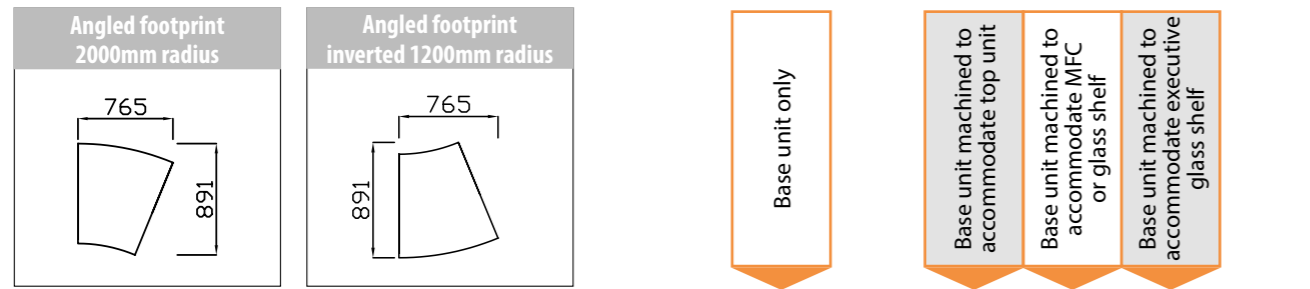

22.5° Base Units 800mm Deep

2000mm Radius base unit supplied with 1 cut back leg and 1 full panel leg

W x D x H	Hand	Code	Price	Code	Code	Code	Code	Price
780 x 823 x 725	L or R	1059	£585	2059	3059	5059		£614

2000mm Radius base unit supplied with 2 cut back legs

W x D x H	Hand	Code	Price	Code	Code	Code	Code	Price
780 x 823 x 725	-	1067	£585	2067	3067	5067		£614

Inverted 1200mm radius base unit supplied with 1 cut back leg and 1 full panel leg

W x D x H	Hand	Code	Price	Code	Code	Code	Code	Price
780 x 823 x 725	L or R	1060	£585	2060	-	5060		£614

Inverted 1200mm radius base unit supplied with 2 cut back legs

W x D x H	Hand	Code	Price	Code	Code	Code	Code	Price
780 x 823 x 725	-	1068	£585	2068	-	5068		£614