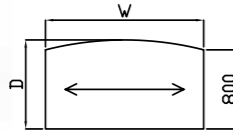

Bow Front Panel End VDU Workstation

Panel End Wave Workstation

Code	Hand	W x D x H	Price £
OVDU16BX	-	1600 x 900 x 725	£368
OVDU18BX	-	1800 x 900 x 725	£385