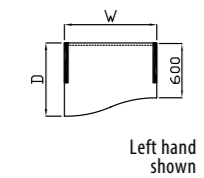

W x D x H	Hand	Code	Price	Code	Code	Code	Code	Price
1000 x 800 x 725	L or R	1073	£441	2073	3073	5073		£452

*** Not available as a 600mm deep option ***

Base unit supplied with 1 350mm cut back leg and 1 full panel leg