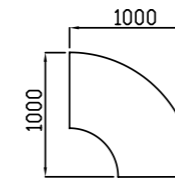

90° Radius Table
600mm ends

Heavy Duty
Conference Stacking
Leg Trolley

Code	W x D x H	Stacking	Tilting	Price £	
				Folding	
UCB146	1414 x 717 x 725	£340	£415	-