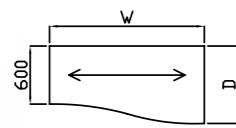

Wave Desktop

Right hand shown

Only compatible with 600mm cantilever legs

Price £				
Code	Hand	W x D x H	Beam size	
XTW10-6	L or R	1000 x 800 x 25	short	£82
XTW12-6	L or R	1200 x 800 x 25	medium	£84
XTW14-6	L or R	1400 x 800 x 25	medium	£89
XTW16-6	L or R	1600 x 800 x 25	medium	£94
XTW18-6	L or R	1800 x 800 x 25	medium	£100