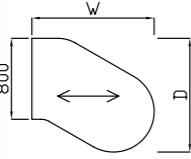

90° 2 Way Link with modesty panel

Right hand shown

Code	Hand	W x D x H	Price £
ACONX	L or R	1200 x 1123 x 725	£266