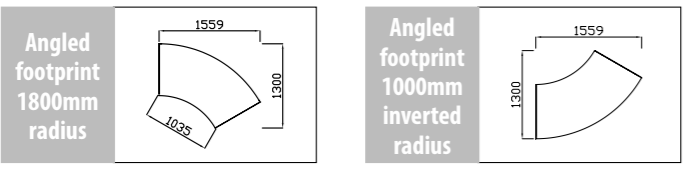

60° Base Units 800mm Deep

Base unit only
Base unit machined to accommodate top unit
Base unit machined to accommodate MFC or glass shelf
Base unit machined to accommodate executive glass shelf

1800mm Radius base unit supplied with 1 cut back leg and 1 full panel leg

W x D x H	Hand	Code	Price	Code	Code	Code	Price
1800 x 934 x 725	L or R	1053	£930	2053	3053	5053	£961

1800mm Radius base unit supplied with 2 cut back legs

W x D x H	Hand	Code	Price	Code	Code	Code	Price
1800 x 934 x 725	-	1061	£930	2061	3061	5061	£961

1800mm Radius base unit supplied with 2 full panel end legs

W x D x H	Hand	Code	Price	Code	Code	Code	Price
1800 x 934 x 725	-	1069	£930	2069	3069	5069	£961

Inverted 1000mm radius base unit supplied with 1 cut back leg and 1 full panel leg

W x D x H	Hand	Code	Price	Code	Code	Code	Price
1800 x 934 x 725	L or R	1054	£930	2054	3054	5054	£961

Inverted 1000mm radius base unit supplied with 2 cut back legs

W x D x H	Hand	Code	Price	Code	Code	Code	Price
1800 x 934 x 725	-	1062	£930	2062	3062	5062	£961

Inverted 1000mm radius base unit supplied with 2 full panel end legs

W x D x H	Hand	Code	Price	Code	Code	Code	Price
1800 x 934 x 725	-	1070	£930	2070	3070	5070	£961

Please select top units or glass shelves if required

Top unit 350mm deep 465mm high
Low top unit 350mm deep 210mm high
Shaped top unit 350 to 180mm deep 465mm high
Glass top unit 350mm deep 490mm high
Low glass top unit 350mm deep 235mm high
MFC or Glass Shelf 225mm high
Executive glass shelf 350mm deep 210mm high

Code	Price	Code	Price		Code	Price	Code	Price	Code	MFC (-S)	Glass (-C)	Code	Price
1140	£497	1640	£497	N/A	1740-C	£812	1840-C	£812	1306	£278	£481	1510-C	£700

Code	Price	Code	Price		Code	Price	Code	Price	Code	MFC (-S)	Glass (-C)	Code	Price
1140	£497	1640	£497	N/A	1740-C	£812	1840-C	£812	1306	£278	£481	1510-C	£700

Code	Price	Code	Price		Code	Price	Code	Price	Code	MFC (-S)	Glass (-C)	Code	Price
1140	£497	1640	£497	N/A	1740-C	£812	1840-C	£812	1306	£278	£481	1510-C	£700

Code	Price	Code	Price		Code	Price	Code	Price	Code	MFC (-S)	Glass (-C)	Code	Price
1142	£413	1642	£413	N/A	1742-C	£614	1842-C	£614	1303	£232	£406	1511-C	£594

Code	Price	Code	Price		Code	Price	Code	Price	Code	MFC (-S)	Glass (-C)	Code	Price
1142	£413	1642	£413	N/A	1742-C	£614	1842-C	£614	1303	£232	£406	1511-C	£594

Code	Price	Code	Price		Code	Price	Code	Price	Code	MFC (-S)	Glass (-C)	Code	Price
1142	£413	1642	£413	N/A	1742-C	£614	1842-C	£614	1303	£232	£406	1511-C	£594

Codes for board finishes:
Walnut (N), Canadian Maple (CM), Japanese Ash (J), Beech (B), Oak (O), Calva Oak (CO), Silver (S), Grey (G), White (W), Santiago Cherry (SC), Stone Oak (SO), Black (BL), Anthracite (AN), Dijon Walnut (DN), Champagne (CP)

Additional modesty Panel finishes only:
Silver (S), Mirror (M), Orange (OR), Green (GR)

Codes for board finishes:
Walnut (N), Canadian Maple (CM), Japanese Ash (J), Beech (B), Oak (O), Calva Oak (CO), Silver (S), Grey (G), White (W), Santiago Cherry (SC), Stone Oak (SO), Black (BL), Anthracite (AN), Dijon Walnut (DN), Champagne (CP)