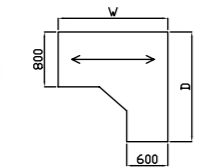

Code	Hand	W x D x H	Price £
PCSPW14	L or R	1400 x 1600 x 725	£492
PCSPW16	L or R	1600 x 1600 x 725	£503