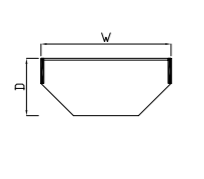

W x D x H	Hand	Code	Price	Code	Code	Code	Code	Price
1800 x 800 x 725	-	1086	£556	2086	3086	5086		£579

Corner Tower Unit