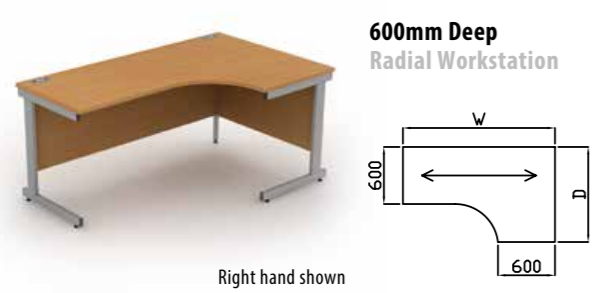

Code	Hand	W x D x H	Price £
SPW14-6X	L or R	1400 x 1000 x 725	£330
SPW16-6X	L or R	1600 x 1000 x 725	£346
SPW18-6X	L or R	1800 x 1000 x 725	£396