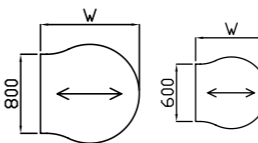

Conference End

Code	Hand	W x D x H	Price £
1050	-	1000 x 1000 x 725	£467
1050-6	-	800 x 800 x 725	£467