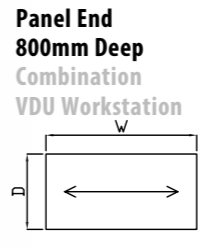

Odyssey Panel End Combination Desking

Code	Hand	W x D x H	Price £
OCVDU12X	L or R	1200 x 800 x 725	£351
OCVDU14X	L or R	1400 x 800 x 725	£361
OCVDU16X	L or R	1600 x 800 x 725	£371
OCVDU18X	L or R	1800 x 800 x 725	£382