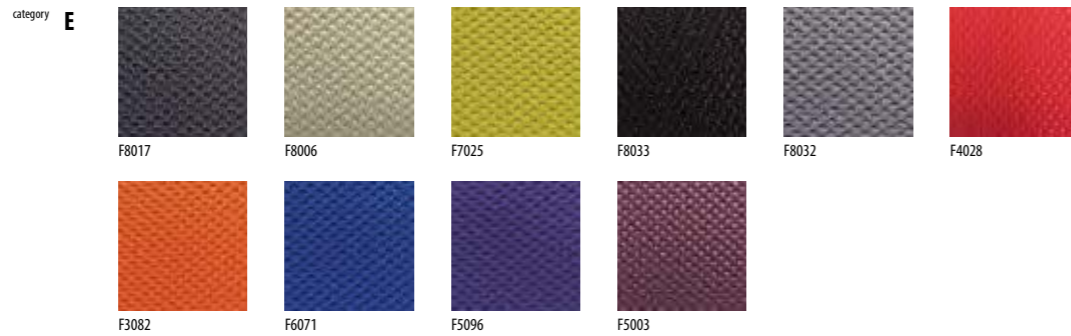

FLORIDA

Composition: 100% Polyester
Weight: 570 g/lm
Width: 140 cm
Abrasion resistance:
Martindale 85 000 cycles
Flammability:
B1 (DIN 4102), M1 (NF P 92501-7), EN 1021/1-2
CRIB 5 (BS 5852 part II)

Price Band F - Xtreme+ & Urban+

XTREME+

Composition: 100% Polyester Xtreme FR
Weight: 434 g/lm
Width: 140 cm
Abrasion resistance:
Martindale 100 000 cycles
Flammability:
(GB) CRIB 5, (D)B1 EN 1021/1-2

STOCK COLOURS