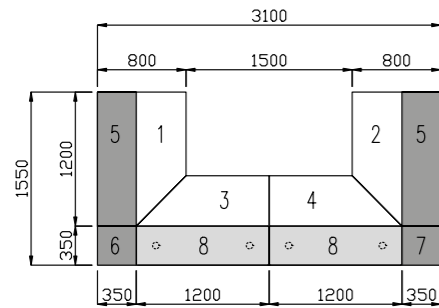

Brochure examples

Receptiv Brochure - Pages 8 & 9
Collections Brochure - Pages 52 & 53

ID	Qty	Code	Hand	Description	Price
1	1	2076	LH	base unit	£526
2	1	2076	RH	base unit	£526
3	1	5082	RH	base unit	£526
4	1	5082	LH	base unit	£526
5	2	1103	-	top unit	£295
6	1	1087	RH	corner pillar	£213
7	1	1087	LH	corner pillar	£213
8	2	1503-C	-	executive glass shelf	£404
Total					£3928