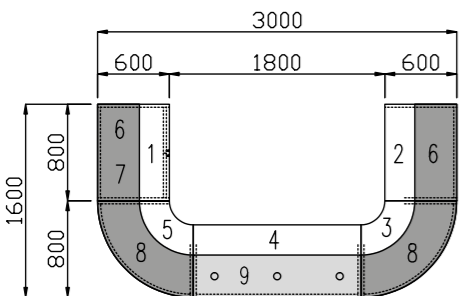

Receptiv Brochure - Pages 12 & 13

ID	Qty	Code	Hand	Description	Price
1	1	2215	-	base unit cupboard	£526
2	1	2001-6	RH	base unit	£415
3	1	2017-6	-	base unit	£654
4	1	5010-6	-	base unit	£471
5	1	2051-6	LH	base unit	£654
6	2	1101	-	top unit	£258
7	1	1227	-	pigeon hole unit	£373
8	2	1113	-	top unit	£358
9	1	1504-C	-	executive glass shelf	£422
Total					£4747