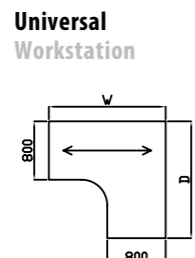

Code	Hand	W x D x H	Price £
SUN14X	L or R	1400 x 1400 x 725	£411
SUN16X	L or R	1600 x 1600 x 725	£444
SUN18X	L or R	1800 x 1800 x 725	£486