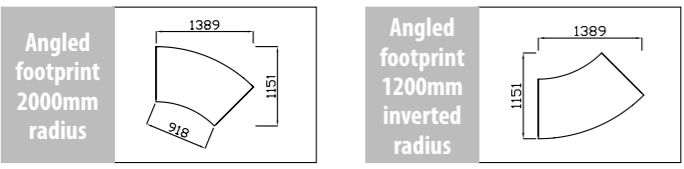

45° Base Units 800mm Deep

Base unit only

Base unit machined to accommodate top unit

Base unit machined to accommodate MFC or glass shelf

Base unit machined to accommodate executive glass shelf

2000mm Radius base unit supplied with 1 cut back leg and 1 full panel leg

W x D x H	Hand	Code	Price	Code	Code	Code	Price
1531 x 891 x 725	L or R	1057	£769	2057	3057	5057	£800

2000mm Radius base unit supplied with 2 cut back legs

W x D x H	Hand	Code	Price	Code	Code	Code	Price
1531 x 891 x 725	-	1065	£769	2065	3065	5065	£800

2000mm Radius base unit supplied with 2 full panel end legs

W x D x H	Hand	Code	Price	Code	Code	Code	Price
1531 x 891 x 725	-	1071	£769	2071	3071	5071	£800

Inverted 1200mm radius base unit supplied with 1 cut back leg and 1 full panel leg

W x D x H	Hand	Code	Price	Code	Code	Code	Price
1531 x 891 x 725	L or R	1058	£884	2058	3058	5058	£914

Inverted 1200mm radius base unit supplied with 2 cut back legs

W x D x H	Hand	Code	Price	Code	Code	Code	Price
1531 x 891 x 725	-	1066	£884	2066	3066	5066	£914

Inverted 1200mm radius base unit supplied with 2 full panel end legs

W x D x H	Hand	Code	Price	Code	Code	Code	Price
1531 x 891 x 725	-	1072	£884	2072	3072	5072	£914

Please select top units or glass shelves if required

- Top unit 350mm deep 465mm high
- Low top unit 350mm deep 210mm high
- Shaped top unit 350 to 180mm deep 465mm high
- Glass top unit 350mm deep 490mm high
- Low glass top unit 350mm deep 235mm high
- MFC or Glass Shelf 225mm high
- Executive glass shelf 350mm deep 210mm high

Code	Price	Code	Price		Code	Price	Code	Price	Code	MFC (-S)	Glass (-C)	Code	Price
1146	£408	1646	£408	N/A	1746-C	£763	1846-C	£763	1305	£258	£440	1512-C	£615

Code	Price	Code	Price		Code	Price	Code	Price	Code	MFC (-S)	Glass (-C)	Code	Price
1146	£408	1646	£408	N/A	1746-C	£763	1846-C	£763	1305	£258	£440	1512-C	£615

Code	Price	Code	Price		Code	Price	Code	Price	Code	MFC (-S)	Glass (-C)	Code	Price
1146	£408	1646	£408	N/A	1746-C	£763	1846-C	£763	1305	£258	£440	1512-C	£615

Code	Price	Code	Price		Code	Price	Code	Price	Code	MFC (-S)	Glass (-C)	Code	Price
1148	£394	1648	£394	N/A	1748-C	£641	1848-C	£641	1301	N/A	£372	1513-C	£440

Code	Price	Code	Price		Code	Price	Code	Price	Code	MFC (-S)	Glass (-C)	Code	Price
1148	£394	1648	£394	N/A	1748-C	£641	1848-C	£641	1301	N/A	£372	1513-C	£440

Code	Price	Code	Price		Code	Price	Code	Price	Code	MFC (-S)	Glass (-C)	Code	Price
1148	£394	1648	£394	N/A	1748-C	£641	1848-C	£641	1301	N/A	£372	1513-C	£440

Codes for board finishes:
Walnut (N), Canadian Maple (CM), Japanese Ash (J), Beech (B), Oak (O), Calva Oak (CO), Silver (S), Grey (G), White (W), Santiago Cherry (SC), Stone Oak (SO), Black (BL), Anthracite (AN), Dijon Walnut (DN), Champagne (CP)

Additional modesty Panel finishes only:
Silver (S), Mirror (M), Orange (OR), Green (GR)

Codes for board finishes:
Walnut (N), Canadian Maple (CM), Japanese Ash (J), Beech (B), Oak (O), Calva Oak (CO), Silver (S), Grey (G), White (W), Santiago Cherry (SC), Stone Oak (SO), Black (BL), Anthracite (AN), Dijon Walnut (DN), Champagne (CP)