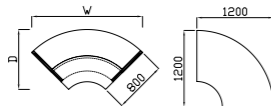

Code	Hand	W x D x H	Price £
1046	L or R	1697 x 917 x 725	£810

90° 1200mm Radius base unit supplied with 2 cut back legs

Code	Hand	W x D x H	Price £
1045	-	1697 x 917 x 725	£810

Codes for board finishes:

Walnut (N), Canadian Maple (CM), Japanese Ash (J), Beech (B), Oak (O), Calva Oak (CO), Silver (S), Grey (G), White (W), Santiago Cherry (SC), Stone Oak (SO), Black (BL), Anthracite (AN), Dijon Walnut (DN), Champagne (CP)