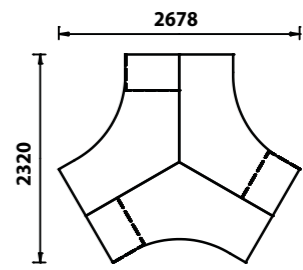

OCSEG36X 120° Segment Cluster