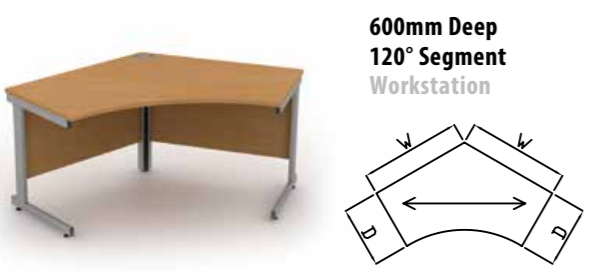

Code	Hand	W x D x H	Price £
SEG3X	-	1000 x 600 x 725	£423