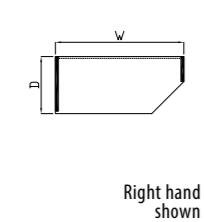

W x D x H	Hand	Code	Price	Code	Code	Code	Code	Price
800 x 800 x 725	L or R	1074	£467	2074	3074	5074		£491
1000 x 800 x 725	L or R	1075	£485	2075	3075	5075		£508
1200 x 800 x 725	L or R	1076	£503	2076	3076	5076		£526
1400 x 800 x 725	L or R	1077	£520	2077	3077	5077		£544
1600 x 800 x 725	L or R	1078	£538	2078	3078	5078		£562
1800 x 800 x 725	L or R	1079	£556	2079	3079	5079		£579

Base unit supplied with 1 350mm cut back leg and 1 standard cut back leg