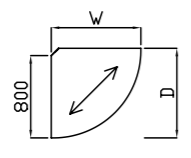

Angular Conference Link

Right hand shown

Code	Hand	W x D x H	Price £
ACONX	L or R	1200 x 1123 x 725	£266

90° 2 Way Link with modesty panel

Code	W x D x H	Price £
902WRLX	850 x 850 x 725	£165

Radial Corner Link