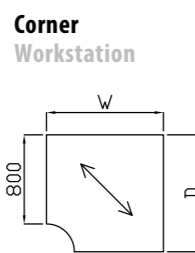

Code	Hand	W x D x H	Price £
CW8X	-	1050 x 1050 x 725	£313

Codes for board finishes:
Walnut (N), Canadian Maple (CM), Japanese Ash (J), Beech (B), Oak (O), Calva Oak (CO), Silver (S), Grey (G), White (W), Santiago Cherry (SC), Stone Oak (SO), Black (BL), Anthracite (AN), Dijon Walnut (DN), Champagne (CP)

Codes for trim finishes:
White (W), Silver (S), Black (BL), Grey (G)